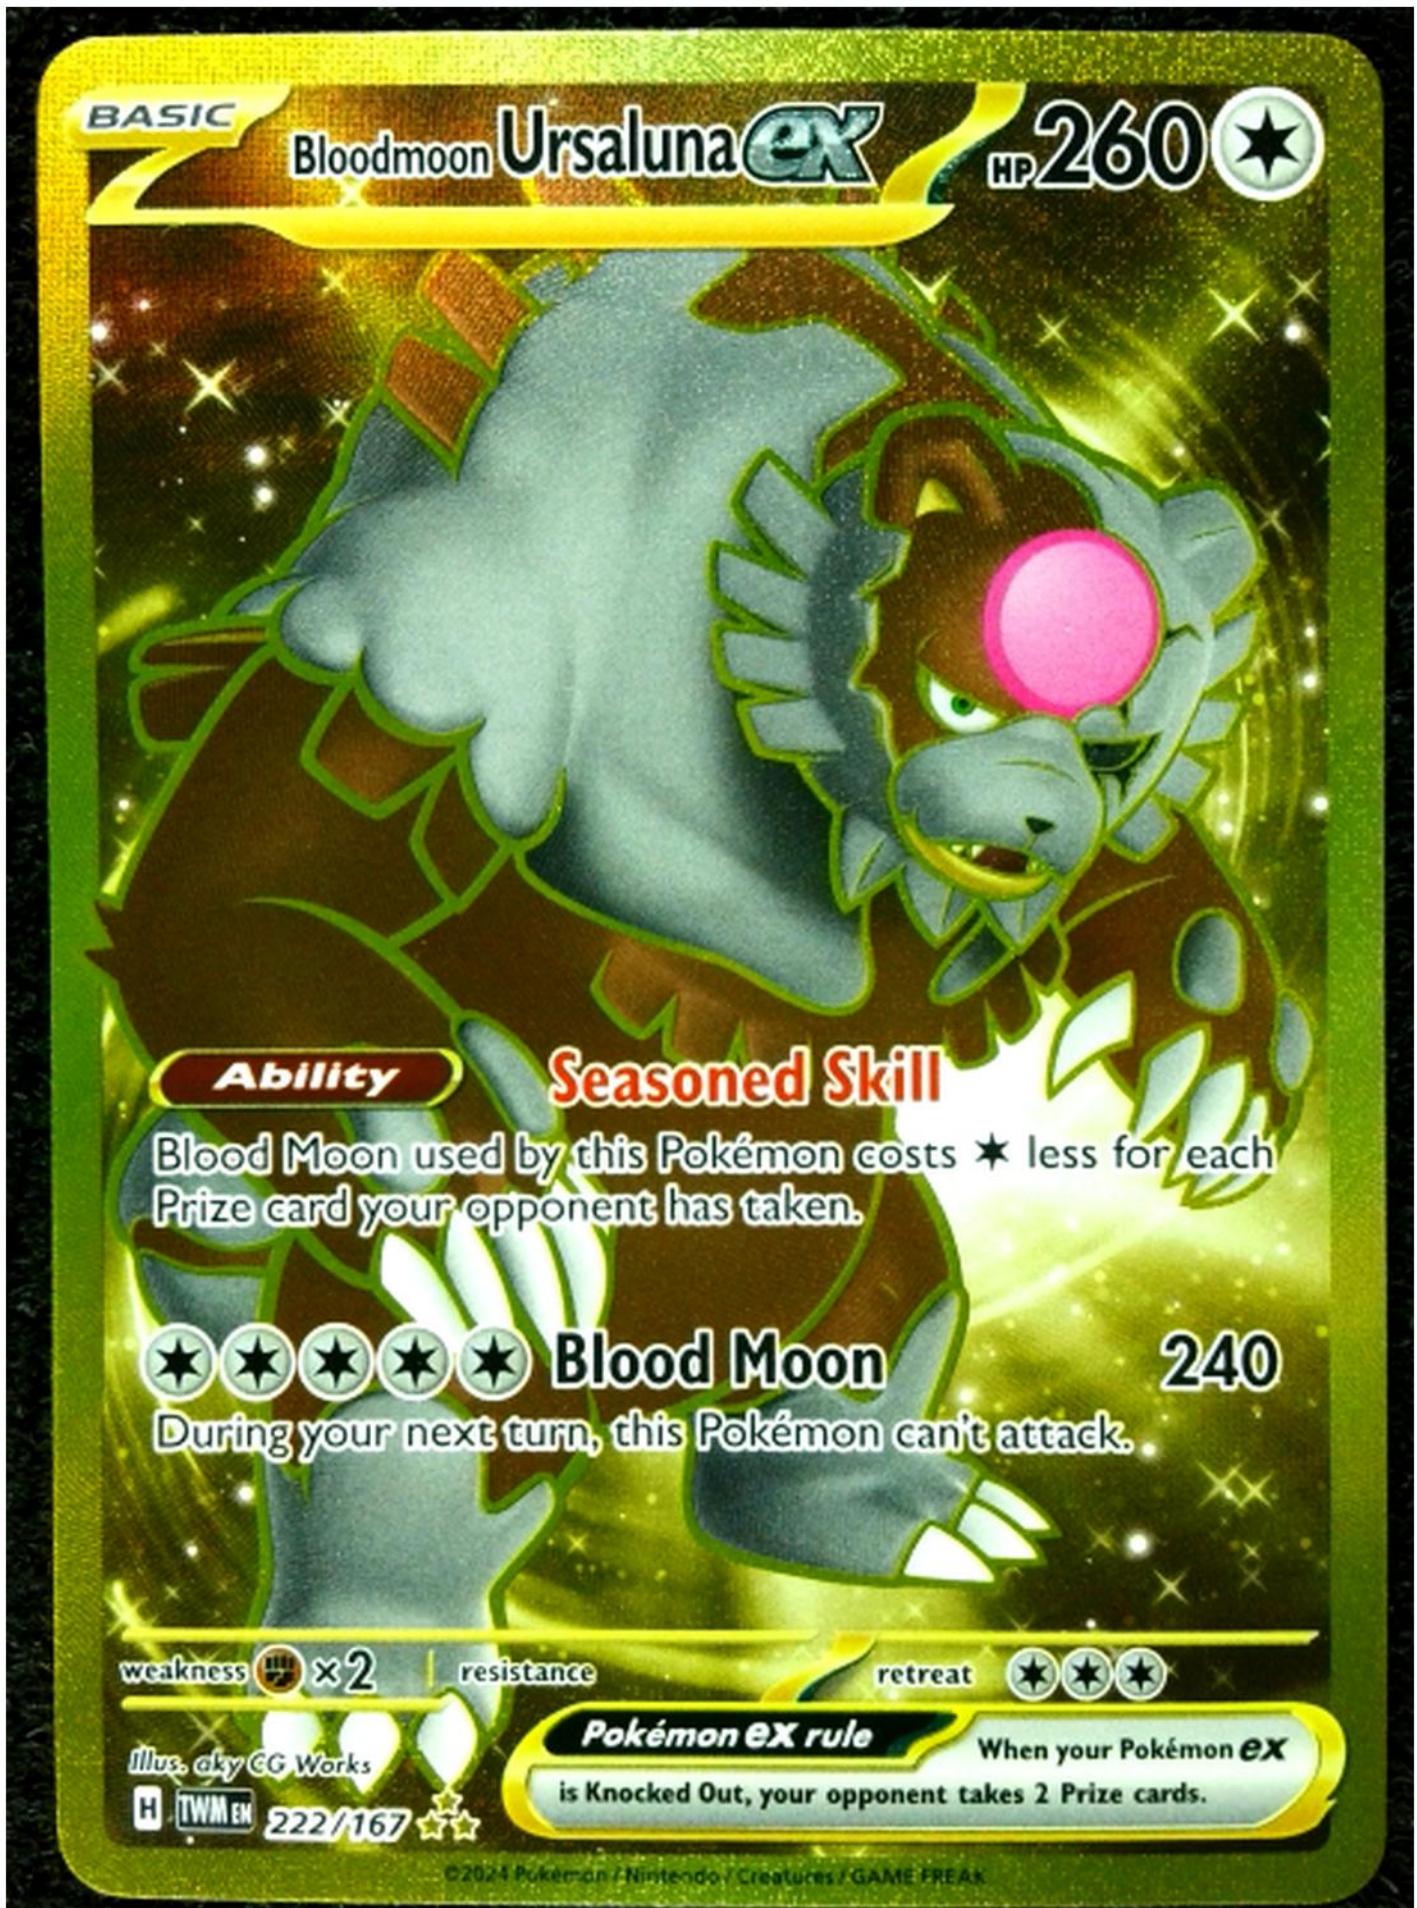

Front Corners: 10.0/10
Front Edges: 10.0/10
Surface Front: 10.0/10

Centering Front: 9.5/10
Front L/R: 53/47
Front T/B: 50/50