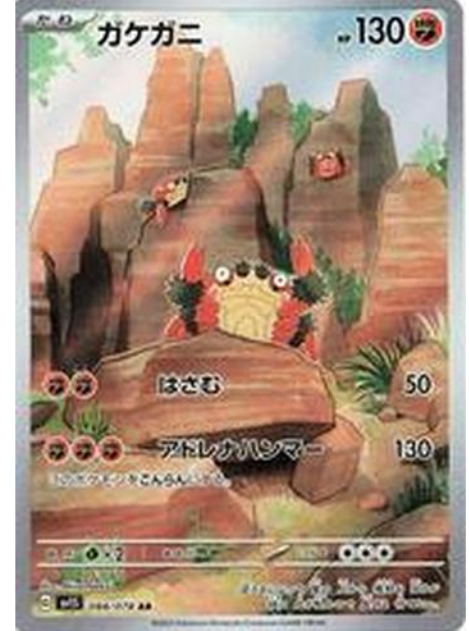

Klawf Pokemon Japanese Scarlet Ex

Overall Grade: 9.5

#88

Report #: KC80202084

Pokemon Japanese Scarlet Ex

Date: 2026-05-14

Front / Back report

Front / Back

Reference

Date:

2026-05-14

Language:

Japanese / PriceCharting

Illustrator:

N/A

Rarity:

N/A

Card ID:

<https://www.pricecharting.com/game/pokemon-japanese-scarlet-ex/klawf-88>

Authentication:

High (91%) | ORB matches: 188 | Color match: 0.55 | Edge overlap: 0.85

Card Type:

Pokemon

Pokémon Type:

N/A

Recent Market Values

Klawf Pokemon Japanese Scarlet Ex · Pokemon Japanese Scarlet Ex

Ungraded: $2.80

Grade 9: $7.00

Grade 7: N/A

Grade 9.5: $8.80

Grade 8: $6.47

PSA 10: $26.97

Source: PriceCharting (matched online lookup)