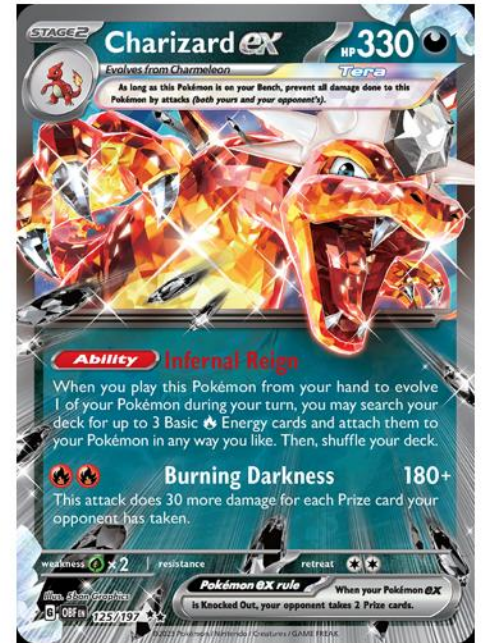

Front / Back

Reference

Date: 2026-04-19

Language: English

Illustrator: 5ban Graphics

Rarity: Double Rare

Card ID: sv3-125

Authentication: High (84%)

Card Type: Pokémon

Pokémon Type: Darkness

Key Feature Matches: ORB matches: 354 | Color match: 0.11 | Edge overlap: 0.76

Front Corners: 6.0/10
Front Edges: 1.1/10
Surface Front: 10.0/10

Centering Front: 10.0/10
Front L/R: 50/50
Front T/B: 50/50