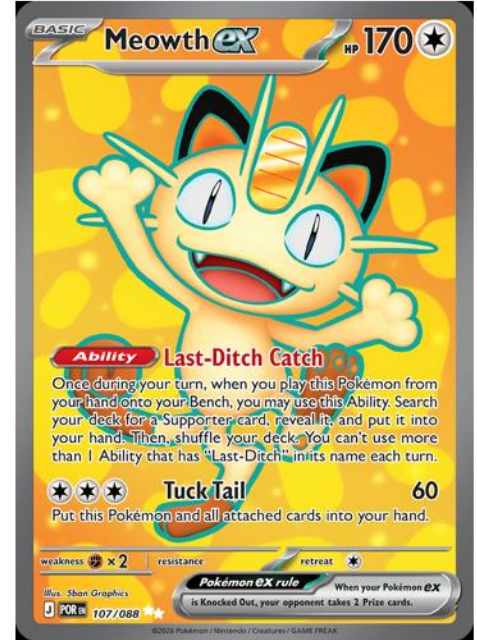

Front / Back

Reference

Date:
2026-04-26

Illustrator:
N/A

Card ID:
me3-107

Card Type:
Pokémon

Pokémon Type:
Colorless

Language:
English

Rarity:
Ultra Rare

Authentication:
High (85%) | ORB matches: 211 | Color match: 0.02 | Edge overlap: 0.84

Recent Market Values

Meowth ex · Perfect Order

Ungraded: \$20.34

Grade 7: N/A

Grade 8: N/A

Grade 9: \$32.96