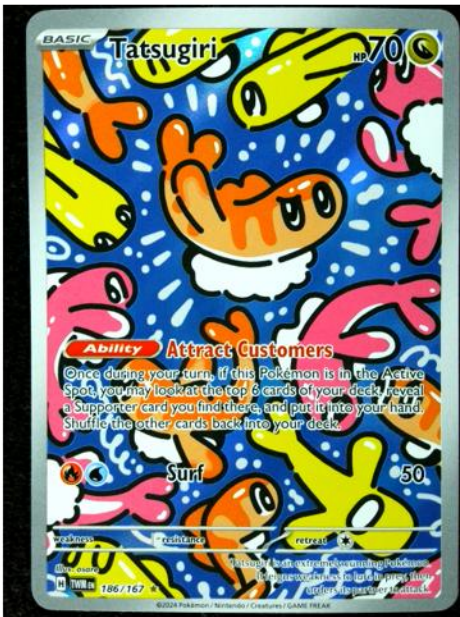

Front / Back

Reference

**Date:**  
2026-04-26

**Illustrator:**  
osare

**Card ID:**  
sv6-186

**Card Type:**  
Pokémon

**Pokémon Type:**  
Dragon

**Language:**  
English

**Rarity:**  
Illustration Rare

**Authentication:**  
High (84%) | ORB matches: 513 | Color match: 0.03 | Edge overlap: 0.82

**Recent Market Values**

Tatsugiri · Twilight Masquerade

Ungraded: \$19.99

Grade 7: \$19.95